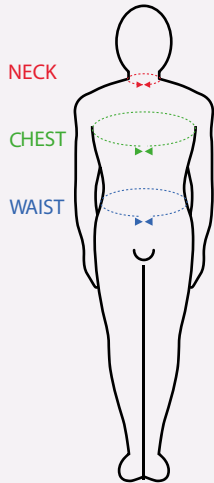

SIZE CHARTS - GARMENTS

MENS

MENS NECK	CM	INCHES
S	35-36	13.5-14
M	37-38	14.5-15
L	39-41	15.5-16
XL	42	16.5
XXL	43-44	17-17.5
3XL	46-48	18-19
4XL	50-51	19.5-20

MENS CHEST	CM	INCHES
XS	80-88	32-34
S	92-96	36-38
M	100-104	40-41
L	108-112	42-44
XL	116-124	46-48
XXL	128-132	50-52
3XL	136-140	54-55
4XL	144-148	56-58

MENS WAIST	CM	INCHES
XS	68-72	26-28
S	76-80	30-32
M	84-88	33-34
L	92-96	36-38
XL	100-104	40-41
XXL	108-112	42-44
3XL	116-120	46-47
4XL	124-128	48-50

LADIES

WOMANS BUST	UK	CM	INCHES
S	8-10	84-88	33-34
M	12-14	92-96	36-38
L	16-18	100-104	40-42
XL	18-20	108-112	42-44

WOMANS WAIST	UK	CM	INCHES
S	8-10	68-72	26-28
M	12-14	76-80	30-32
L	16-18	84-88	33-34
XL	18-20	92-96	36-38

Leg Length

- 29" • 74cm • Short
- 31" • 79cm • Reg
- 33" • 84cm • Tall
- 36" • 92cm • X-Tall

Footwear

Gloves

XS	S	M	L	XXL	XXXL
6	7	8	9	10	11

SIZE CHARTS - WETSUITS

MENS

WHOLE LENGTH	CM	INCHES
S	140	55
M	145	57
MT*	150	59
L	150	59
XL	155	61
XXL	160	63

MENS NECK	CM	INCHES
S	36	14
M	37	14.5
MT*	37	14.5
L	38	15
XL	39	15.5
XXL	40	16