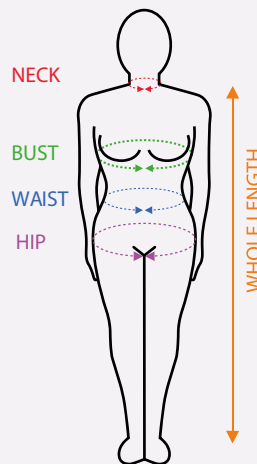

LADIES

WHOLE LENGTH	CM	INCHES
8	134.5	55
10	137.5	57
12	140.5	59
14	143.5	59
16	146.5	61

LADIES NECK	CM	INCHES
8	30	12
10	31	12
12	32	12.5
14	33	13
16	34	13

LADIES BUST	CM	INCHES
8	84	33
10	88	34.5
12	92	36
14	96	38
16	100	39

LADIES WAIST	CM	INCHES
8	68	27
10	72	28
12	76	30
14	80	31.5
16	84	33

LADIES HIP	CM	INCHES
8	90	35.5
10	94	37
12	98	38.5
14	102	40
16	106	42