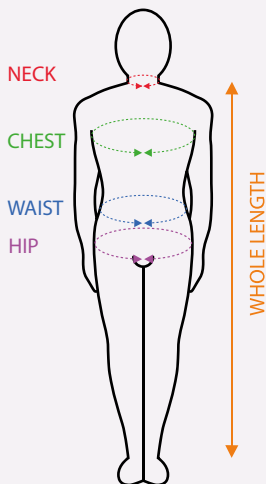

WOMANS WAIST	UK	CM	INCHES
S	8-10	68-72	26-28
M	12-14	76-80	30-32
L	16-18	84-88	33-34
XL	18-20	92-96	36-38

Leg Length

- 29" • 74cm • Short
- 31" • 79cm • Reg
- 33" • 84cm • Tall
- 36" • 92cm • X-Tall

Footwear

It is recommended to have your foot measured when purchasing footwear as there is no exact standard for converting shoe sizes

UK Ladies Sizes	3	4	5	6	6.5	7	8										
US Ladies Size	5	6	7	8	8.5	9	10	11	12	12.5							
Euro Size	35	36	37	38	39	40	41	42	43	44	45	46	47	48	49	50	51
UK Mens Size	2	3	4	5	6	6.5	7	8	9	10	10.5	11	12	13	14	15	16
US Mens Size				6	7	7.5	8	9	10	11	11.5	12	13	14	15	16	17

Gloves

XS	S	M	L	XXL	XXXL
6	7	8	9	10	11

SIZE CHARTS - WETSUITS

MENS

WHOLE LENGTH	CM	INCHES
S	140	55
M	145	57
MT*	150	59
L	150	59
XL	155	61
XXL	160	63

MENS NECK	CM	INCHES
S	36	14
M	37	14.5
MT*	37	14.5
L	38	15
XL	39	15.5
XXL	40	16

MENS CHEST	CM	INCHES
S	93	36.5
M	98	38.5
MT*	98	38.5
L	103	40.5
XL	108	42.5
XXL	113	44.5

MENS WAIST	CM	INCHES
S	75	29.5
M	77	30
MT*	77	30
L	82	32
XL	88	34.5
XXL	93	36.5

MENS HIP	CM	INCHES
S	88	34.5
M	90	35.5
MT*	90	35.5
L	95	37.5
XL	100	39
XXL	105	41