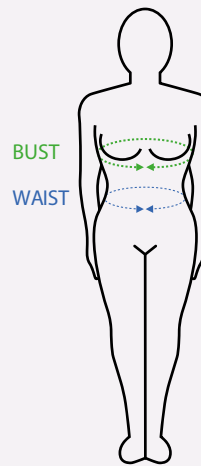

SIZE CHARTS - GARMENTS

MENS

MENS NECK	CM	INCHES
S	35-36	13.5-14
M	37-38	14.5-15
L	39-41	15.5-16
XL	42	16.5
XXL	43-44	17-17.5
3XL	46-48	18-19
4XL	50-51	19.5-20

MENS CHEST	CM	INCHES
XS	80-88	32-34
S	92-96	36-38
M	100-104	40-41
L	108-112	42-44
XL	116-124	46-48
XXL	128-132	50-52
3XL	136-140	54-55
4XL	144-148	56-58

MENS WAIST	CM	INCHES
XS	68-72	26-28
S	76-80	30-32
M	84-88	33-34
L	92-96	36-38
XL	100-104	40-41
XXL	108-112	42-44
3XL	116-120	46-47
4XL	124-128	48-50

LADIES

WOMANS BUST	UK	CM	INCHES
S	8-10	84-88	33-34
M	12-14	92-96	36-38
L	16-18	100-104	40-42
XL	18-20	108-112	42-44

WOMANS WAIST	UK	CM	INCHES
S	8-10	68-72	26-28
M	12-14	76-80	30-32
L	16-18	84-88	33-34
XL	18-20	92-96	36-38

Leg Length

- 29" • 74cm • Short
- 31" • 79cm • Reg
- 33" • 84cm • Tall
- 36" • 92cm • X-Tall

Footwear

LADIES WAIST	CM	INCHES
8	68	27
10	72	28
12	76	30
14	80	31.5
16	84	33

LADIES HIP	CM	INCHES
8	90	35.5
10	94	37
12	98	38.5
14	102	40
16	106	42