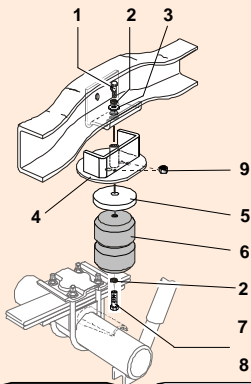

TIMBREN SES

Suspension Enhancement Systems

FR250SDE

For more information contact our
Customer Service Department:
800-263-3113
sales@timbren.com