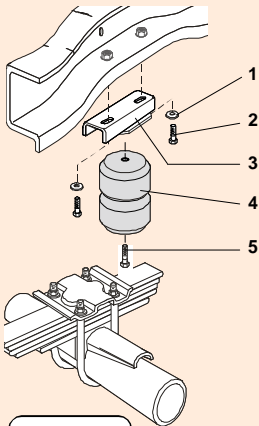

TIMBREN SES

Suspension Enhancement Systems

DR3520

For more information contact our
Customer Service Department:
800-263-3113
sales@timbren.com